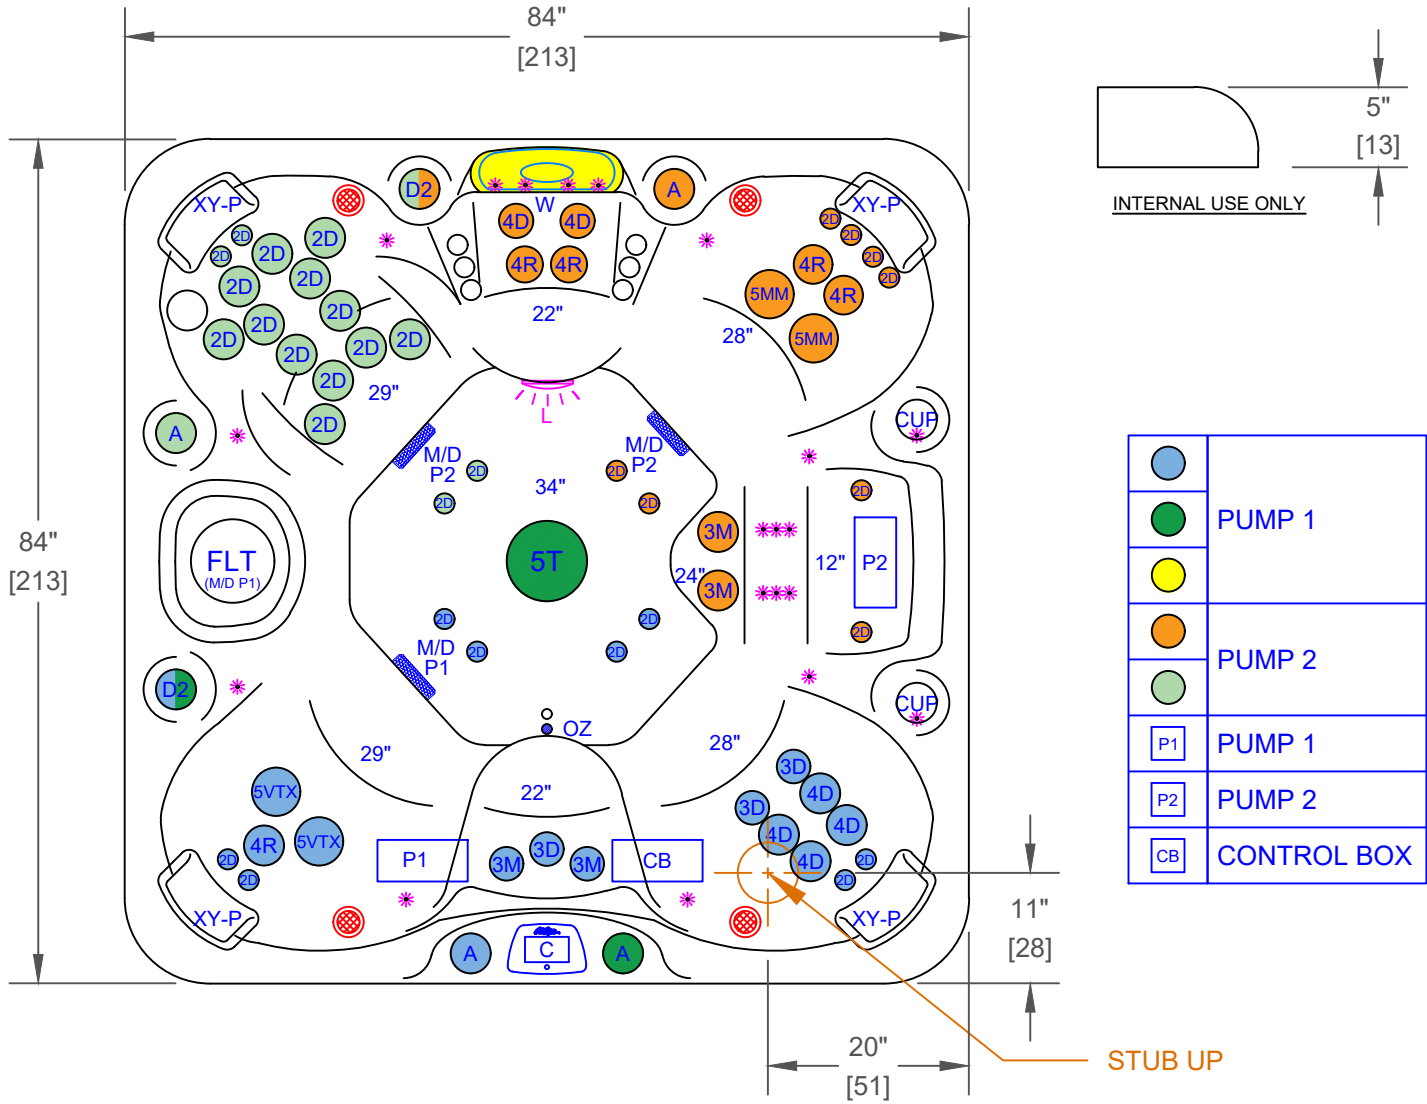

NOTES:
 1. DUE TO OUR CONTINUOUS IMPROVEMENT PROGRAM, ALL MODELS AND SPECIFICATIONS ARE SUBJECT TO CHANGE WITHOUT NOTICE.

EC-755B - LEGEND			
SYMB.	DESCRIPTION	PART NUMBER	QTY.
2D	2" CLUSTER STORM DIRECTIONAL VELOCITY	PLUCS2441009S-CDCL	32
3D	3" MINI STORM DIRECTIONAL VELOCITY	PLUCS2442009S-CDCL	3
3M	3" MINI STORM MESSAGE DIRECTIONAL VELOCITY	PLUCS2442059S-CDCL	4
4D	4" POLY STORM DIRECTIONAL VELOCITY	PLUCS2443009S-CDCL	6
4R	4" POLY STORM ROTO VELOCITY	PLUCS2443029S-CDCL	5
5VTX	5" POWER STORM TRI DIRECTIONAL VELOCITY	PLUCS2444019S-CDCL	2
5MM	5" POWER STORM MULTI MESSAGE VELOCITY	PLUCS2444059S-CDCL	2
5T	5" ADJUSTABLE WHIRLPOOL VELOCITY WITH VALVE	PLUCS2394009S-CDCL	1
D2	VELOCITY 2" WATER DIVERTER VALVE	PLUCS6053309-CDCL	2
A	VELOCITY AIR CONTROL VALVE	PLUCS6603709-CDCL	4
W	LED WATERFALL		1
FLT	75 SQ. FT. BIO-CLEAN FILTER WITH ULTRAWEIR		1
M/D	MAIN DRAIN	PLU644-5219-CDCL V	3
XY-P	TEXTURED Y-PILLOW		2
C	CAL SPAS TOUCH 2		4
OZ	PURE SILK OZONATOR WITH MAZZIE INJECTOR AND MIXING CHAMBER		1
L	5" MULTI COLORED LED LIGHT		1
*	PERIMETER LED LIGHTING		1
-	WIFI - CAL CONNECT		1
-	PURE CURE UV PURIFICATION SYSTEM		1
P1, P2	HIGH PERFORMANCE PUMP 6.0 BHP		2
CB	CONTROL BOX WHISPER HOT™ HEATING SYSTEM		1
CUP	LED CUP HOLDER		2

PROPRIETARY AND CONFIDENTIAL THE INFORMATION CONTAINED IN THIS DRAWING IS THE SOLE PROPERTY OF CAL SPAS. ANY REPRODUCTION IN PART OR AS A WHOLE WITHOUT THE WRITTEN PERMISSION OF CAL SPAS IS PROHIBITED.		 CAL SPAS INC. 1462 EAST NINTH STREET, POMONA, CA 91766	
SPECIFICATIONS		TITLE	JET LAYOUT - STD
DIMENSION (in)	84"x84"x40-1/2"	LINE	ESCAPE
DIMENSION (cm)	213x213x100	MODEL	2025 SPA LINE BAJA
DRY WEIGHT	800 LBS [363 Kg]	NUM	EC-755B
FILLED WEIGHT	4340 LBS [1969 Kg]	DWG NO.	CS002633
WATER CAP.	425 GAL [1609 L]	REV	A
SCALE		NTS	SHEET 1 OF 1